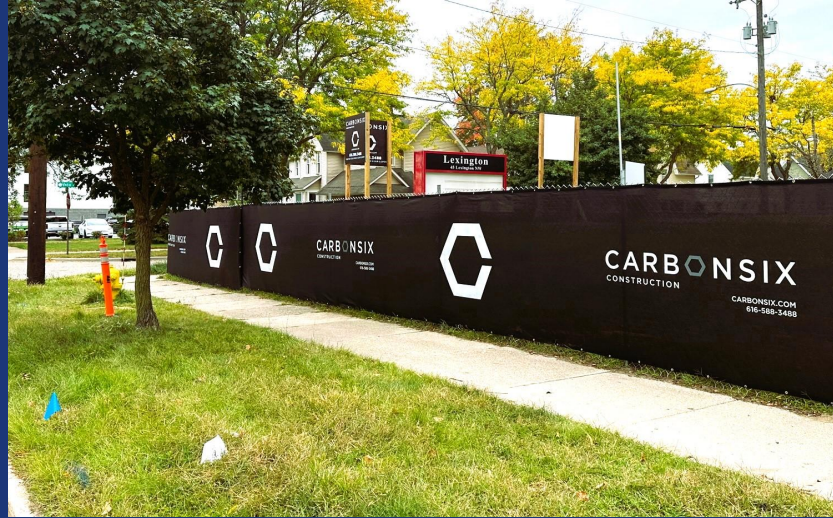

INDUSTRIAL FENCE INC.

MADE IN THE USA. PROUDLY SERVING OUR COUNTRY.

Market Your Business, Projects, and Customers

3 Print Options

Digital

Direct

Stitch-On

Affordable and durable direct printing for expert logos and lettering

Expert,
economical
digital print
logos with
stitch-on

Full color
digital printing
for high traffic
jobs and
outdoor
advertising

Print On Colors

Make simple designs stand out on top of 8 windscreen material colors.