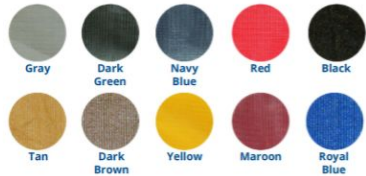

Permascreen 80 from Midwest Cover is a weather tough vinyl coated polyester. Our most durable and popular privacy screen. Recommended when permanent privacy, printed logos, or dust control are needed.

- Fabric: Vinyl Coated Polyester
- VCP: Open - 9 x 12 Weave
- Opacity: 80%
- Weight: 9.0 oz. per square yd.
- Tensile Strength: Grab: 230 lbs. x 200 lbs. Strip: 200 lbs. x 140 lbs
- Fabrication: Four ply, reinforced hems on all sides with #2 brass grommets placed in 18" intervals.