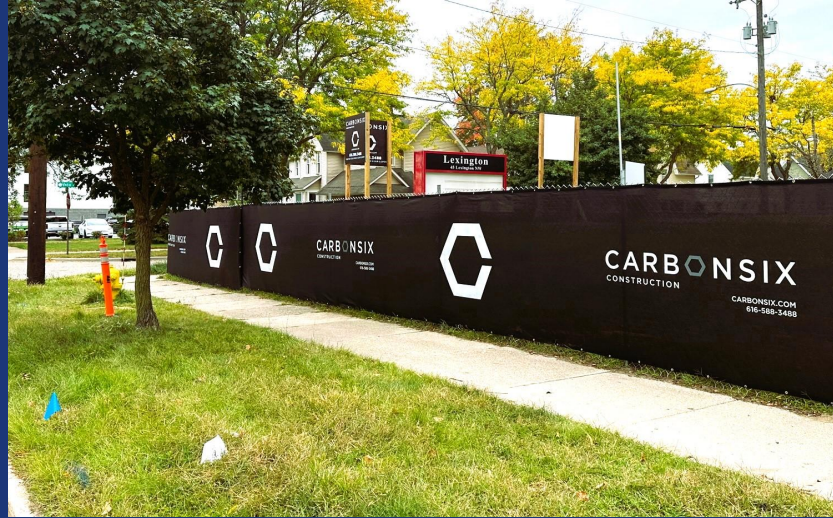

MADE IN THE USA. PROUDLY SERVING OUR COUNTRY.

Market Your Business, Projects, and Customers

3 Print Options

Digital

Direct

Stitch-On

Affordable and durable direct printing for expert logos and lettering

Expert,
economical
digital print
logos with
stitch-on

Full color
digital printing
for high traffic
jobs and
outdoor
advertising

Print On Colors

Make simple designs stand out on top of 8 windscreen material colors.

Expert graphic design services available.

Expert Lettering Any Size