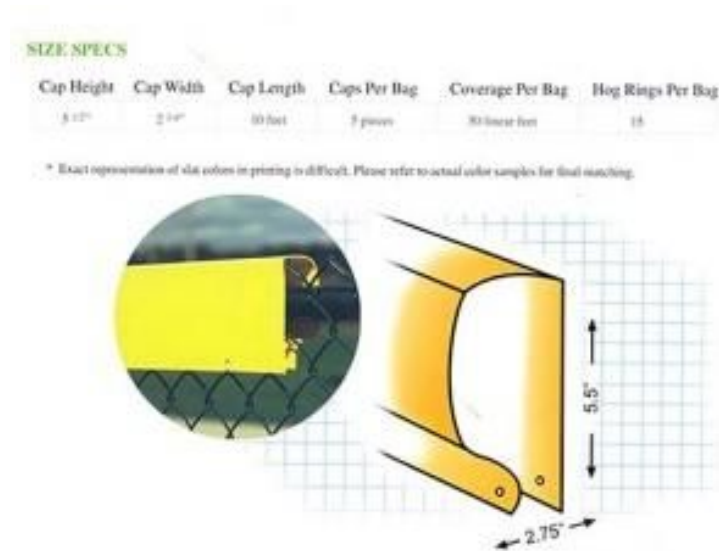

FEATURES:

- manufactured using HDPE plastic with UV stabilizers
- capable of withstanding impact and the harmful effects of the sun for many years
- easy to install D-shape design measures 2 5/8" W x 5 1/2" H x 8" L
- to secure the cap, simply thread the included hog rings through pre-drilled holes
- sold in full cartons of 40' (five 8' sections only) with a minimum order of 5 boxes
- available in yellow only

Product Specification:

Color: White, Yellow, Black,

Fits: On Top of Fencing

Material: HDPE Plastic

Size: 2 5/8"W x 5 1/2"H x 8"L

Sold As: 40' In Carton (Five 8' Sections)

Thickness: 1/16"

Manufacturer does not allow returns on this item