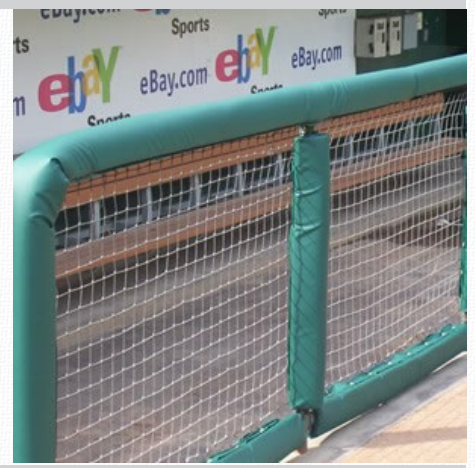

CALL US FOR A QUOTE **800.594.0744**